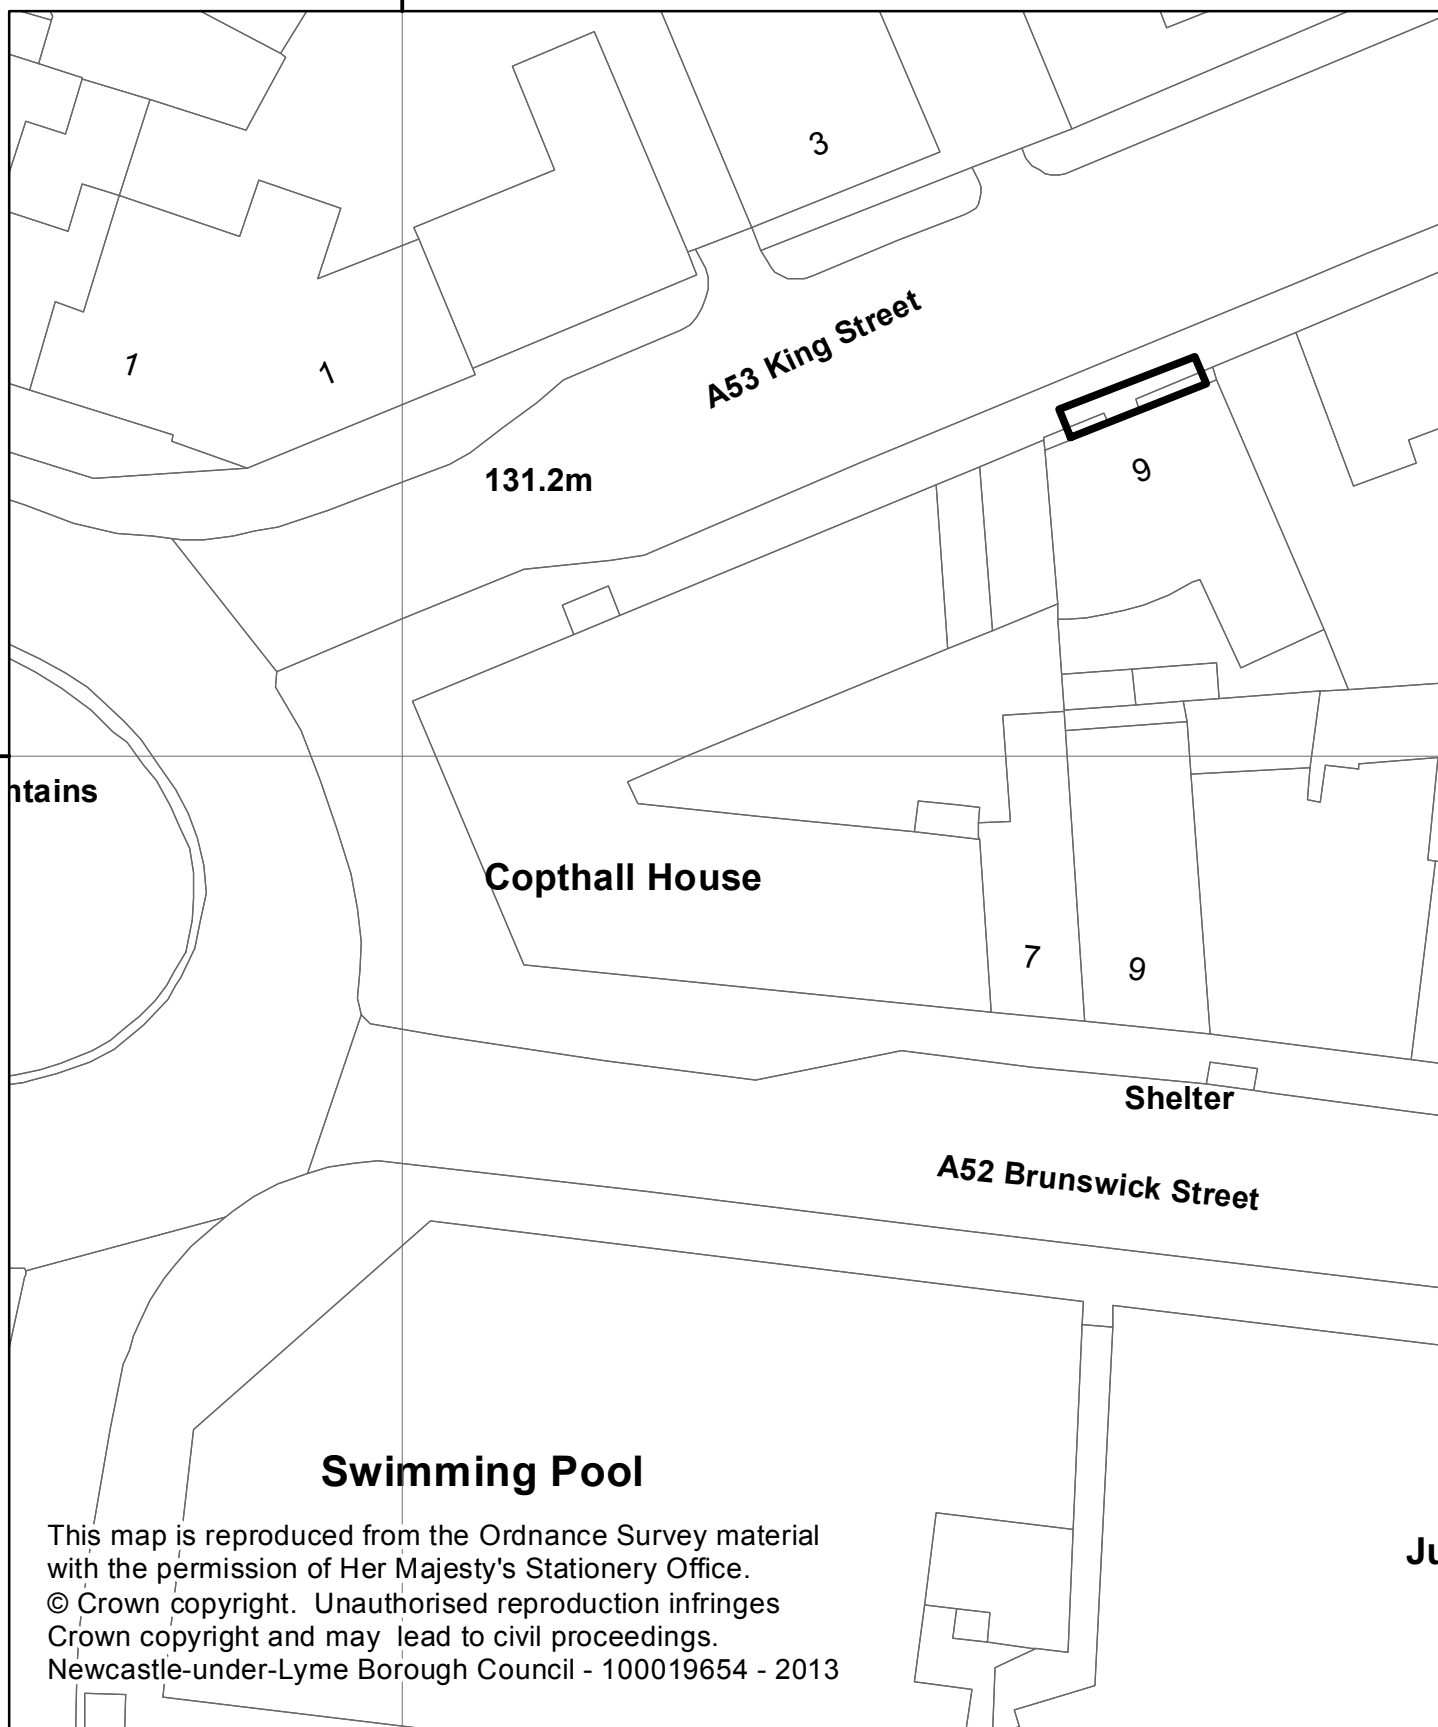

13/00496/FUL
Newcastle Bridge Club,
6 King Street, Newcastle

385100 000000

385100 000000